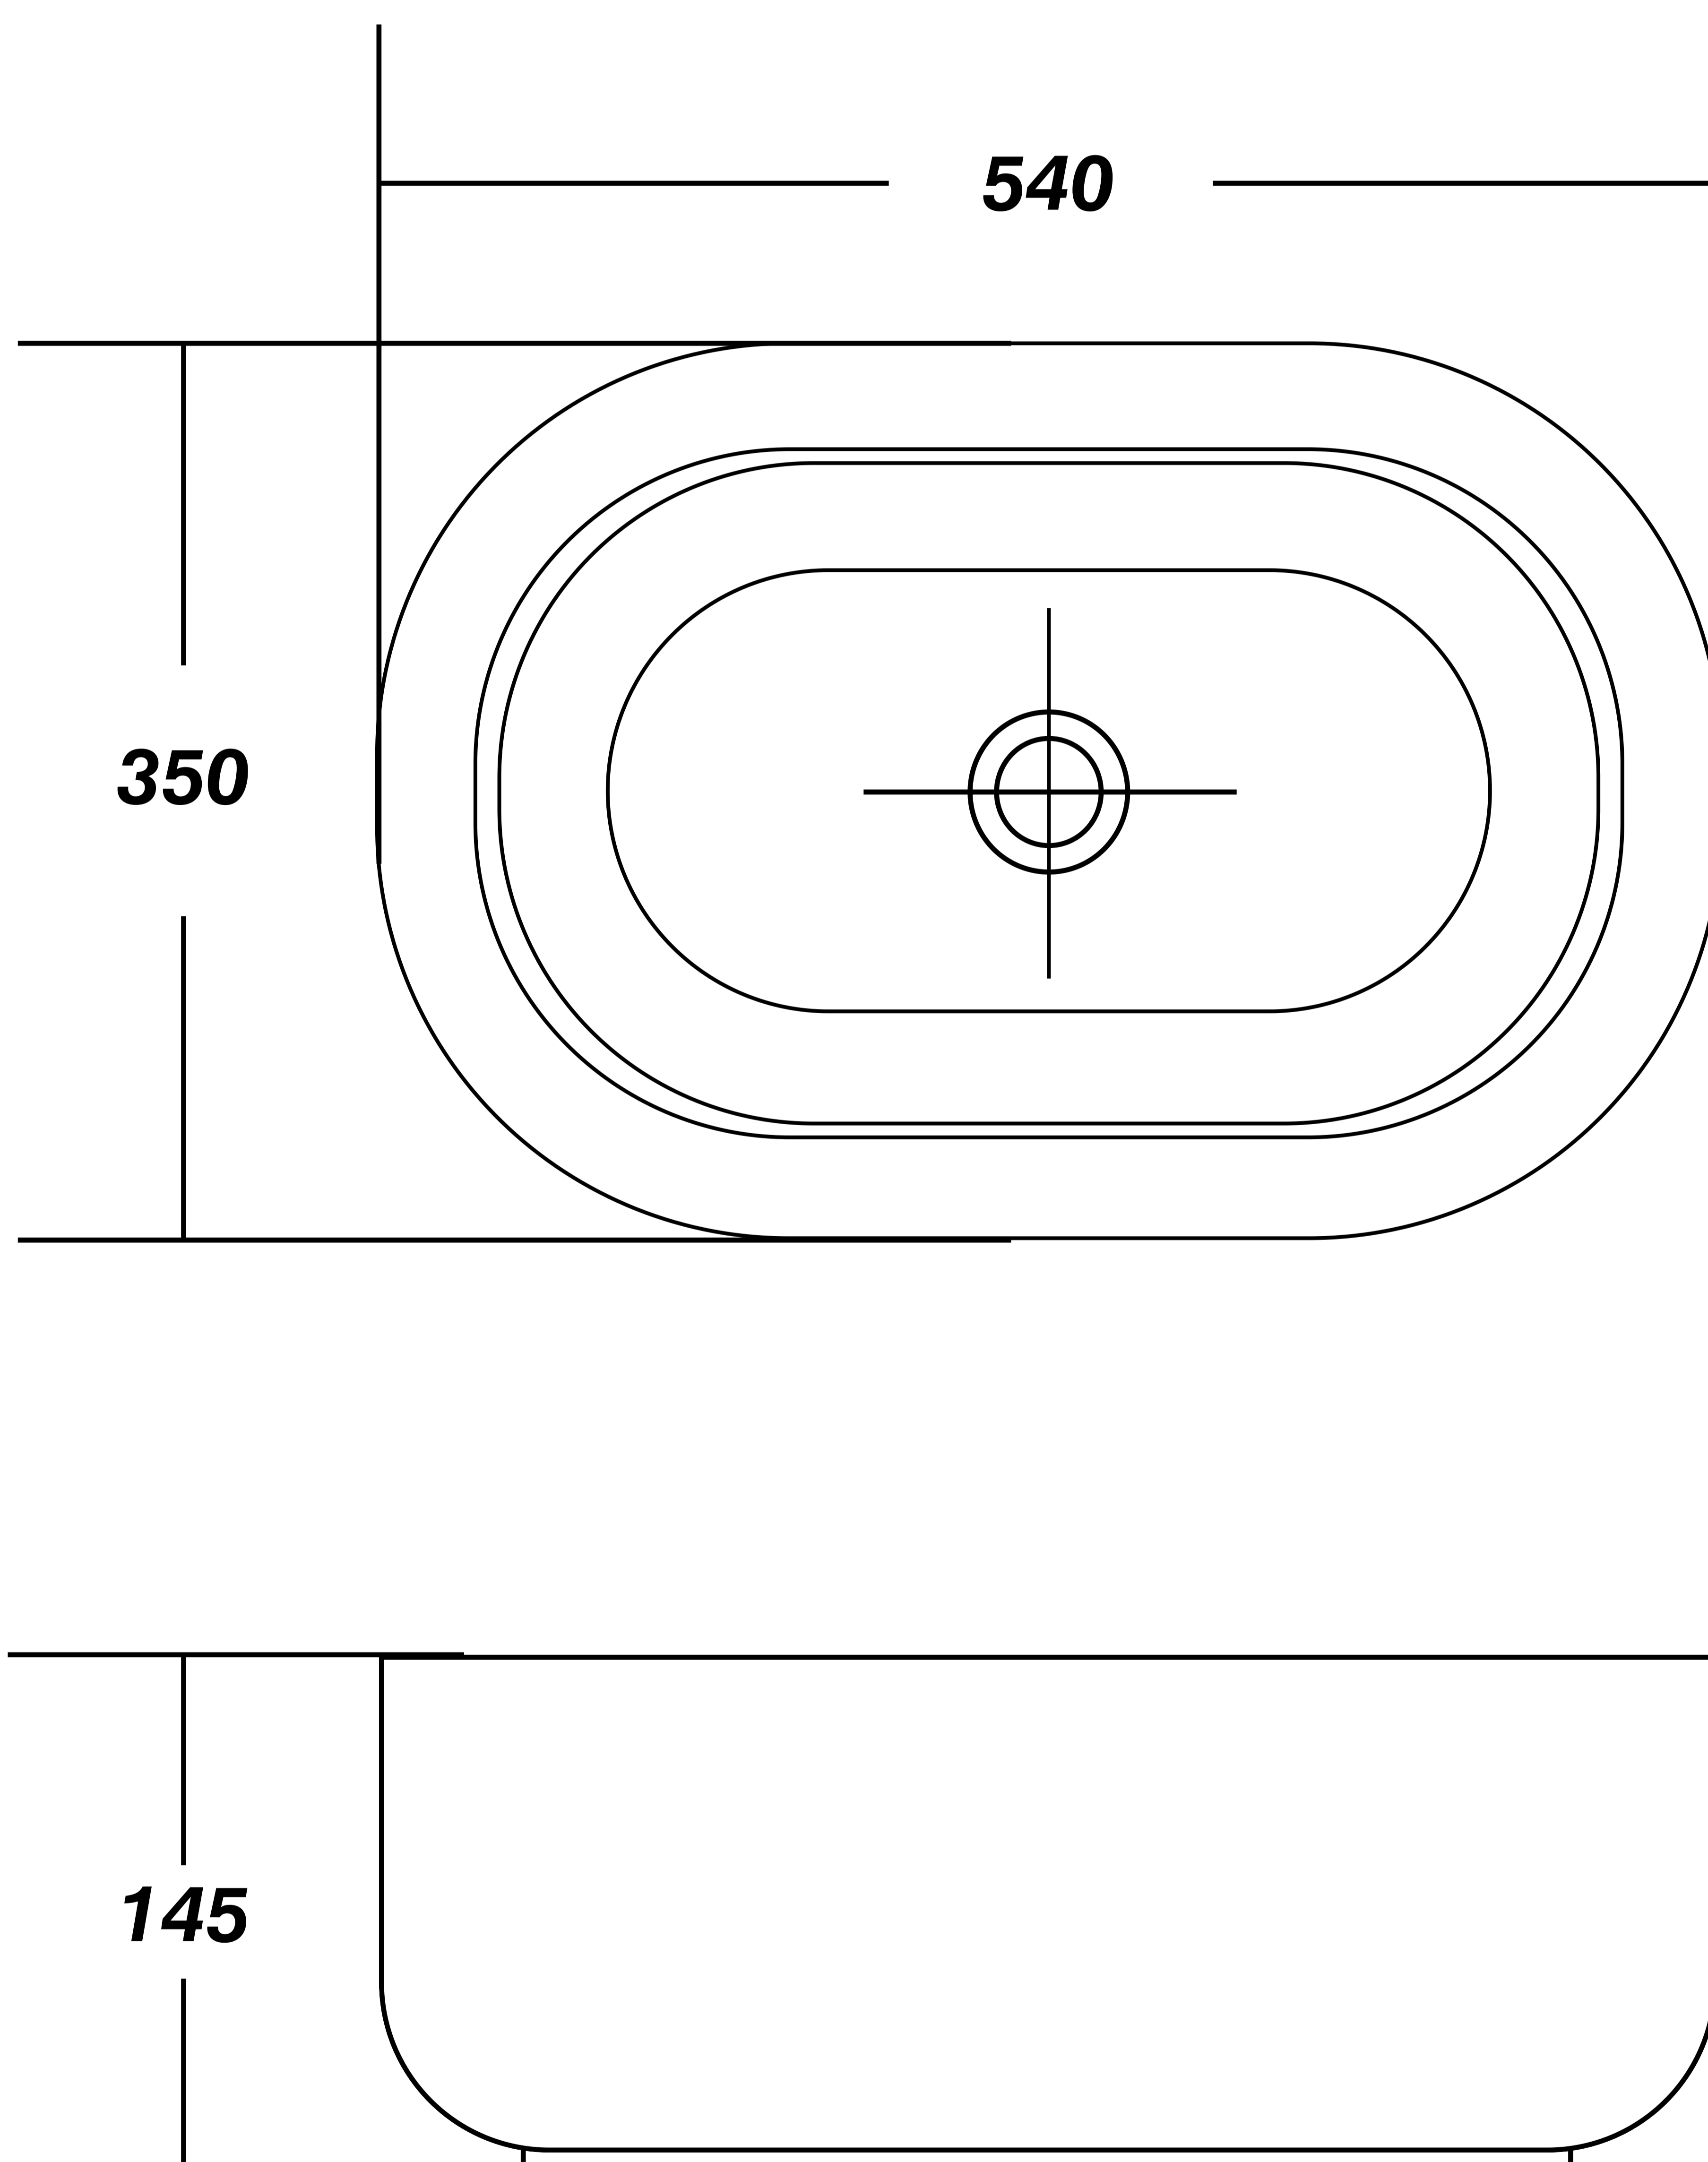

Table Mounted Wash Basin

Product Code : 7082

Technical Drawing

All dimension are in **mm**